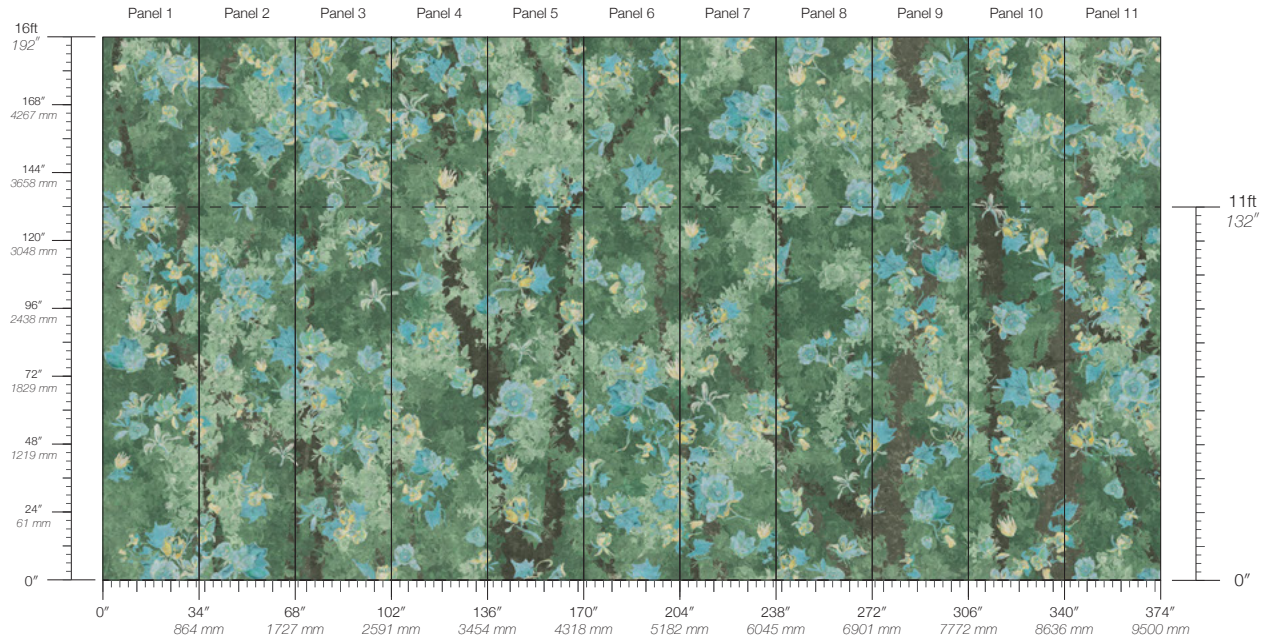

Unami Poplar

Suitable for residential and some commercial projects

COLOR
Poplar

ITEM
7206

CONTENT
Dutch Metal Leaf

PANEL WIDTH
34" / 864 mm trimmed

PANEL HEIGHT
132" / 3353 mm standard
192" / 4877 mm extended

REPEAT
Non-repeating

STOCK
Made to order

LEAD TIME
4 weeks to print

MINIMUM
1 panel

PRICE
Available upon request

ORIGIN
USA

DETAILS
Custom options available

MAINTENANCE
Water-based cleanser

ENVIRONMENTAL
Formaldehyde Free
Heavy Metal Free
PVC Free

SPECS
Paper-backed metal leaf
7.2 oz per square yard
244 g per linear meter
Smooth metallic surface with
hand-applied leaf

TESTING
(US) ASTM E84 Adhered Class A
(EU) EN 15102 Class D-s3 / d2

CONTACT
sales@calicowallpaper.com
+1 718 243 1705
57 Lispenard Street
New York, NY 10013 USA

DISCLAIMER
Refer to our website to
see the full mural artwork.
Reference the physical sample
for color and texture. Panel
maps represent mural
artwork only.